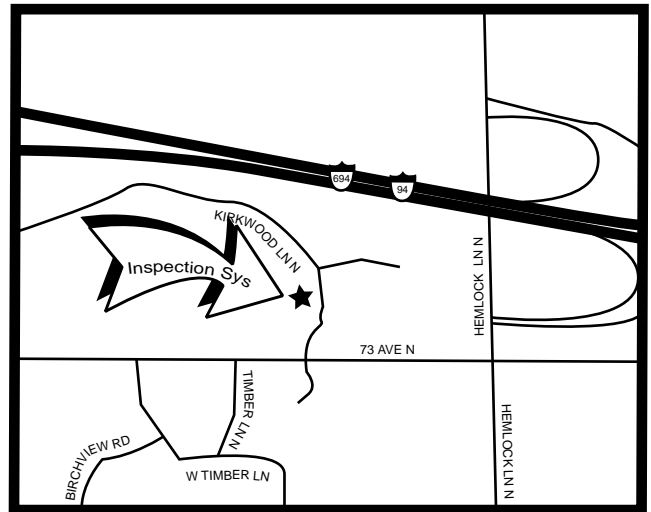

From the East: Travel West on 694 and exit on 61 (Hemlock Lane N). Turn left at the stop light on Hemlock Lane N and travel South to 73rd ave N. Turn right on 73rd ave N and follow approximately 1 block to Kirkwood Lane N. Turn right on Kirkwood Lane N. Inspection Systems is approximately 1/2 block on the left hand side.

From the West: Travel East on 694 and exit on 61 (Hemlock Lane N). Turn left at the stop light on Hemlock Lane N and travel South to 73rd ave N. Turn right on 73rd ave N and follow approximately 1 block to Kirkwood Lane N. Turn right on Kirkwood Lane N. Inspection Systems is approximately 1/2 block on the left hand side.

From the Airport: Travel North on 494 to 694 East. Travel East on 694 and exit on 61 (Hemlock Lane N). Turn left at the stop light on Hemlock Lane N and travel South to 73rd ave N. Turn right on 73rd ave N and follow approximately 1 block to Kirkwood Lane N. Turn right on Kirkwood Lane N. Inspection Systems is approximately 1/2 block on the left hand side.